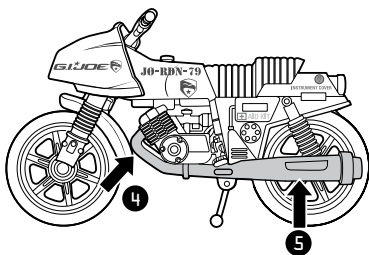

GI JOE

THE RISE OF COBRA™*

WARNING:

CHOKING HAZARD-Small parts.
Not for children under 3 years.

AGES 4+

97729/91770 Asst.

RAM CYCLE®* WITH SANDSTORM™*

Assemble as shown.

PLACE FIGURE
ON MOTORCYCLE
AS SHOWN.

Peel and apply labels as shown.

VISIT GIJOE.COM

Some poses may require hand support. Product and colors may vary.
© 2009 Paramount Pictures Corporation. All rights reserved.
®* and/or™* & © 2009 Hasbro.
All Rights Reserved.™ & © denote U.S. Trademarks.