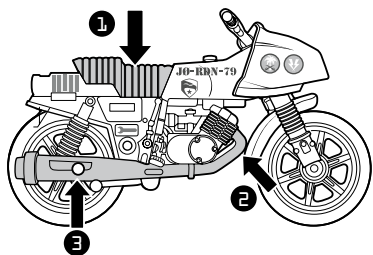

GI JOE

THE RISE OF COBRA™*

WARNING:

CHOKING HAZARD-Small parts.
Not for children under 3 years.

AGES 4+

97729/91770 Asst.

RAM CYCLE®* WITH SANDSTORM™*

Assemble as shown.

PLACE FIGURE
ON MOTORCYCLE
AS SHOWN.

Peel and apply labels as shown.

VISIT GIJOE.COM

Some poses may require hand support. Product and colors may vary.
© 2009 Paramount Pictures Corporation. All rights reserved.
®* and/or™* & © 2009 Hasbro.
All Rights Reserved.™ & © denote U.S. Trademarks.