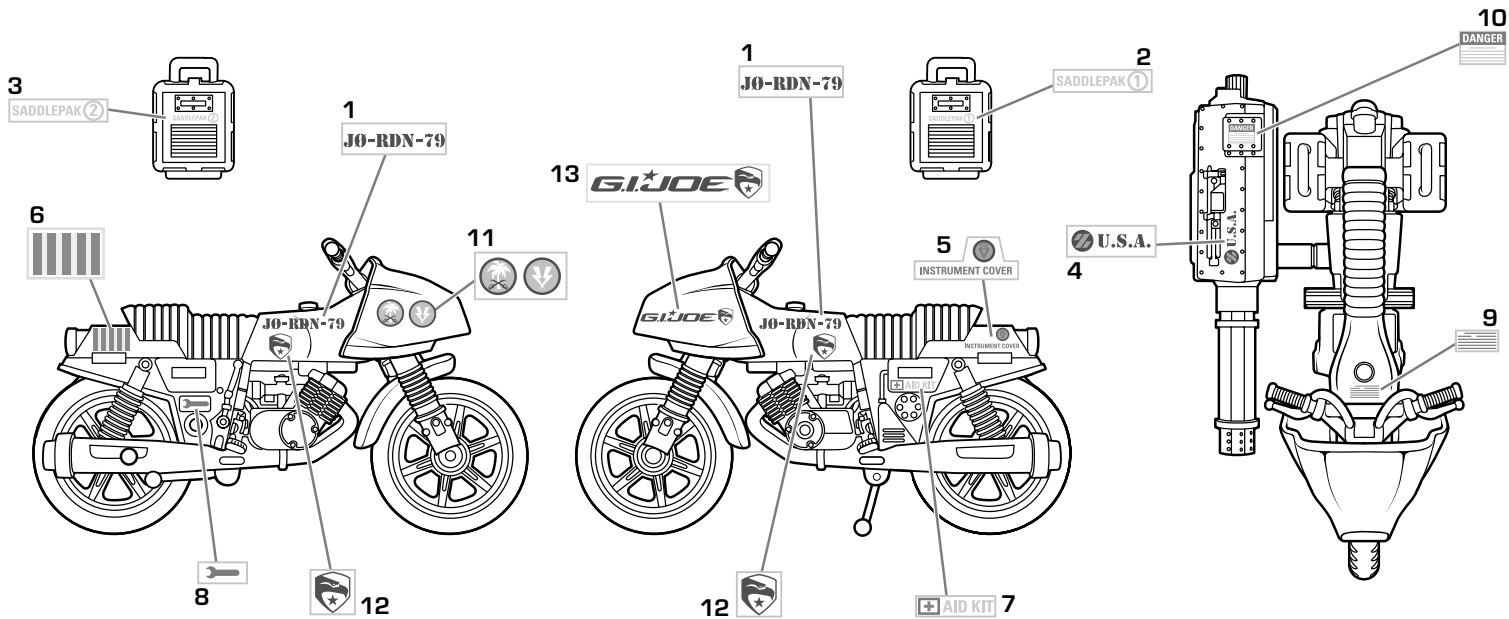

GI JOE

THE RISE OF COBRA™*

WARNING:

CHOKING HAZARD-Small parts.
Not for children under 3 years.

AGES 4+

97729/91770 Asst.

RAM CYCLE®* WITH SANDSTORM™*

Assemble as shown.

PLACE FIGURE
ON MOTORCYCLE
AS SHOWN.

Peel and apply labels as shown.

VISIT GIJOE.COM

Some poses may require hand support. Product and colors may vary.
© 2009 Paramount Pictures Corporation. All rights reserved.
®* and/or™* & © 2009 Hasbro.
All Rights Reserved.™ & © denote U.S. Trademarks.

P/N 6990530000

Not suitable for children
under 3 years because of
small parts - choking hazard.